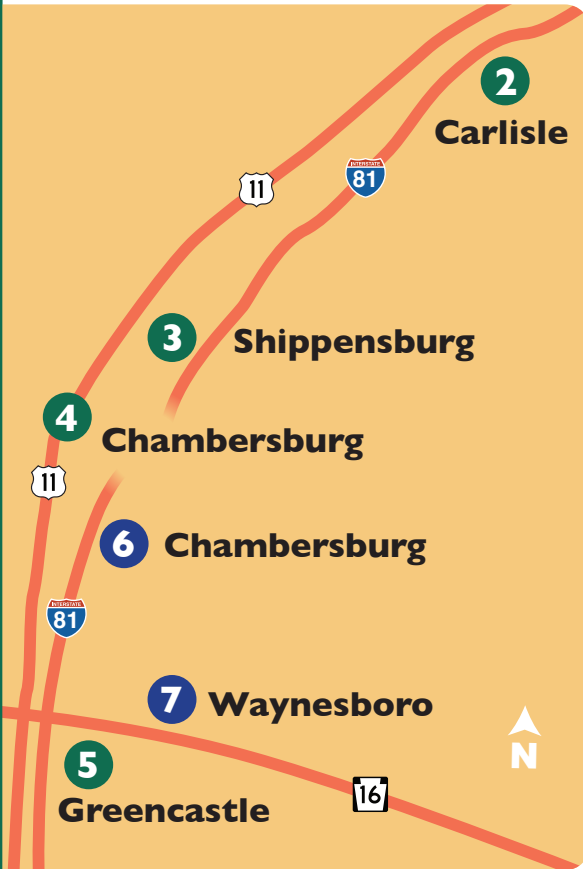

📍🕒 See below and page 2 for maps as well as detailed location and pick up time information.

SOUTH CENTRAL PA SAMPLE PICK UP SYSTEM

Drop boxes are available for forage, feed, water and manure samples. There are 6 standard drop box locations starting from White Oak Mills in Elizabethtown, PA and ending at Greencastle Livestock Auction in Greencastle, PA. Samples left at these locations are picked up Monday through Friday according to the times listed. Additionally, there are two standalone drop boxes: Chambersburg, PA and Waynesboro, PA. There is no pickup on holidays when the lab is not in operation. See www.foragelab.com for a list of holiday closings.

Please be respectful of the businesses that have given permission for us to place drop boxes at their locations. Thank them for that privilege if you have opportunity.

SOUTH CENTRAL PA SAMPLE PICK UP SYSTEM DROP BOX LOCATION I

STOP	LOCATION	LOCATION PHOTOGRAPH	MON - FRI APPROX. TIME OF PICK UP
1	White Oak Mills 419 West High Street Elizabethtown, PA 17022		6:00 AM

SOUTH CENTRAL PA SAMPLE PICK UP SYSTEM

DROP BOX LOCATIONS 2-7

STOP	LOCATION	LOCATION PHOTOGRAPH	MON - FRI APPROX. TIME OF PICK UP
2	Hughes Chiropractic 40 Brookwood Avenue #9202 Carlisle, PA 17015		7:00 AM
3	Kalmbach Feeds 908 Mt. Rock Road Shippensburg, PA 17257		8:00 AM
4	Franklin Feed & Supply 1977 Philadelphia Avenue Chambersburg, PA 17201		8:30 AM
5	Greencastle Livestock Market 720 Buchanan Trail East Greencastle, PA 17225		8:30 AM
6	Synergy Ag / Sollenberger Silo 2216 Wayne Road Chambersburg, PA 17202		9:00 AM
7	Cumberland Valley Analytical Services 4999 Zane A. Miller Drive Waynesboro, PA 17268		Collected throughout the day