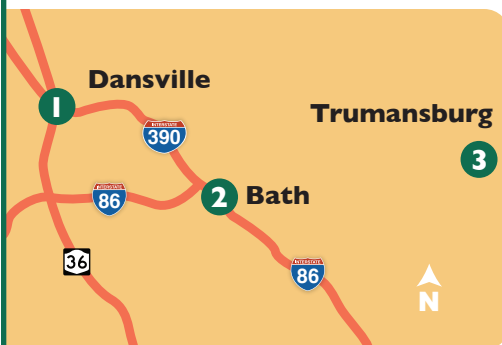

CENTRAL NY SAMPLE PICK UP SYSTEM

Drop boxes are available for forage, feed, water and manure samples. There are 16 drop box locations starting at Dansville Water Systems in Dansville, NY and heading to the Finger Lakes Livestock Exchange in Canandaigua, NY.

Samples left at these locations are picked up after 10:00 PM Sunday through Thursday nights. There is no pickup on holidays when the lab is not in operation. See www.foragelab.com for a list of holiday closings.

All samples are taken to our Batavia, NY lab for processing. There is a $2.00 handling fee per sample for utilizing a drop box. For Western NY, refer to our corresponding drop box location listings.

Using the Drop Box

When dropping off samples, please send a text message to the number on the top of the drop box with the location, account name or number, and number of samples dropped. This information will assist us in planning the pick-up on any given day. If necessary, drivers may skip boxes if we do not receive a text due to traffic backups or weather issues.

Results for NIR analysis should be available the next business day, following drop off. Sample bags and testing information is available at each drop location. Supplies may also be requested by emailing mail@foragelab.com.

Please be respectful of the businesses that have given permission for us to place drop boxes at their locations. Thank them for that privilege if you have opportunity.

Samples left at all locations are picked up after 10:00 PM Sunday through Thursday.

CENTRAL NY SAMPLE PICK UP SYSTEM, DROP BOX LOCATIONS 1-3

STOP	LOCATION	LOCATION PHOTOGRAPH
1	Dansville Water Systems 10150 Hornell Road Dansville, NY 14437	
2	Homestead Coal 7147 State Route 415 North Bath, NY 14810	
3	Ochs Consulting 3185 Waterburg Road Trumansburg, NY 14886