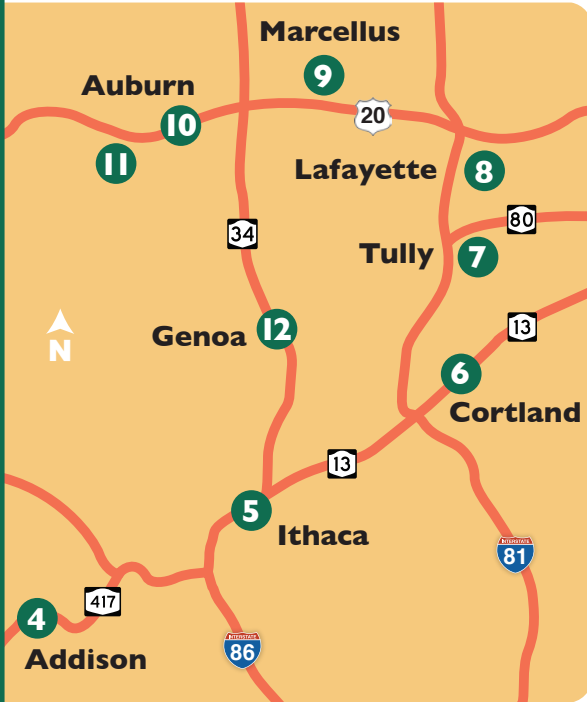

See below and page 2 for maps as well as detailed location information.

CENTRAL NY SAMPLE PICK UP SYSTEM

Drop boxes are available for forage, feed, water and manure samples. There are 16 drop box locations starting at Dansville Water Systems in Dansville, NY and heading to the Finger Lakes Livestock Exchange in Canandaigua, NY.

Please be respectful of the businesses that have given permission for us to place drop boxes at their locations. Thank them for that privilege if you have opportunity.

Samples left at all locations are picked up after 10:00 PM Sunday through Thursday.

CENTRAL NY SAMPLE PICK UP SYSTEM, DROP BOX LOCATIONS 1-3

STOP	LOCATION	LOCATION PHOTOGRAPH
1	Dansville Water Systems 10150 Hornell Road Dansville, NY 14437	
2	Homestead Coal 7147 State Route 415 North Bath, NY 14810	
3	Ochs Consulting 3185 Waterburg Road Trumansburg, NY 14886	

CENTRAL NY SAMPLE PICK UP SYSTEM

DROP BOX LOCATIONS 4-12

DROP BOX LOCATIONS 13-16

Samples left at all locations are picked up after 10:00 PM Sunday through Thursday.

STOP	LOCATION	LOCATION PHOTOGRAPH
4	Country Crossroads Feed & Seed 94 Front Street Addison, NY 14801	
5	Green Tree Garden Supply 606 Elmira Road Ithaca, NY 14850	
6	Trinity Valley Country Store 2847 Route 13 Cortland, NY 13045	
7	Tully Ag Center 20 Onondaga Street Tully, NY 13159	
8	JJ Feeds 6320 Palmer Road Lafayette, NY 13084	
9	Tyson Farm & Feed 3722 Bishop Hill Road Marcellus, NY 13108	
10	Monroe Tractor Case IH 1410 Clark Street Road Auburn, NY 13021	
11	O'Hara Machinery, Inc. 1289 Chamberlin Road Auburn, NY 13021	
12	Ag Trac 1044 State Route 34 Genoa, NY 13071	
13	Maybury Farms LLC 1535 Yellow Tavern Road Fayette, NY 13165	
14	Keseca Vet 1441 Route 5 & 20 Geneva, NY 14456	
15	Martin's Feed and Seed 4100 NY-14A Penn Yan, NY 14527	
16	Finger Lakes Livestock 3865 State Route 5 & 20 Canandaigua, NY 14424	