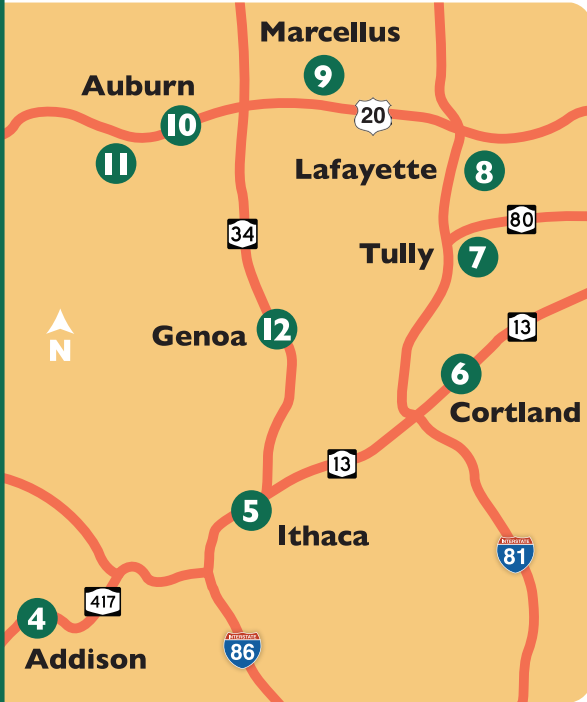

See below and page 2 for maps as well as detailed location information.

CENTRAL NY SAMPLE PICK UP SYSTEM

Drop boxes are available for forage, feed, water and manure samples. There are 16 drop box locations starting at Dansville Water Systems in Dansville, NY and heading to the Finger Lakes Livestock Exchange in Canandaigua, NY.

Please be respectful of the businesses that have given permission for us to place drop boxes at their locations. Thank them for that privilege if you have opportunity.

Samples left at all locations are picked up after 10:00 PM Sunday through Thursday.

CENTRAL NY SAMPLE PICK UP SYSTEM, DROP BOX LOCATIONS 1-3

STOP	LOCATION	LOCATION PHOTOGRAPH
1	Dansville Water Systems 10150 Hornell Road Dansville, NY 14437	
2	Homestead Coal 7147 State Route 415 North Bath, NY 14810	
3	Ochs Consulting 3185 Waterburg Road Trumansburg, NY 14886	

CENTRAL NY SAMPLE PICK UP SYSTEM

DROP BOX LOCATIONS 4-12

DROP BOX LOCATIONS 13-16

Samples left at all locations are picked up after 10:00 PM Sunday through Thursday.

STOP	LOCATION	LOCATION PHOTOGRAPH
4	Country Crossroads Feed & Seed 94 Front Street Addison, NY 14801	
5	Brotherton Construction 606 Elmira Road Ithaca, NY 14850	
6	Trinity Valley Country Store 2847 Route 13 Cortland, NY 13045	
7	Tully Ag Center 20 Onondaga Street Tully, NY 13159	
8	JJ Feeds 6320 Palmer Road Lafayette, NY 13084	
9	Tyson Farm & Feed 3722 Bishop Hill Road Marcellus, NY 13108	
10	Monroe Tractor Case IH 1410 Clark Street Road Auburn, NY 13021	
11	O'Hara Machinery, Inc. 1289 Chamberlin Road Auburn, NY 13021	
12	Ag Trac 1044 State Route 34 Genoa, NY 13071	
13	Liquid Products 631 Waterloo Geneva Road Waterloo, NY 13165	
14	Keseca Vet 1441 Route 5 & 20 Geneva, NY 14456	
15	Martin's Feed and Seed 4100 NY-14A Penn Yan, NY 14527	
16	Finger Lakes Livestock 3865 State Route 5 & 20 Canandaigua, NY 14424	