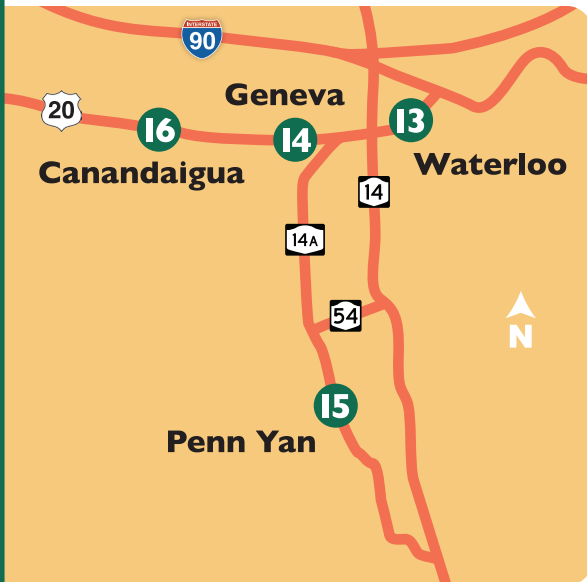

See below and page 2 for maps as well as detailed location information.

CENTRAL NY SAMPLE PICK UP SYSTEM

Drop boxes are available for forage, feed, water and manure samples. There are 16 drop box locations starting at Dansville Water Systems in Dansville, NY and heading to the Finger Lakes Livestock Exchange in Canandaigua, NY.

CENTRAL NY SAMPLE PICK UP SYSTEM, DROP BOX LOCATIONS 1-3

STOP	LOCATION	LOCATION PHOTOGRAPH
1	Dansville Water Systems 10150 Hornell Road Dansville, NY 14437	
2	Homestead Coal 7147 State Route 415 North Bath, NY 14810	
3	Ochs Consulting 3185 Waterburg Road Trumansburg, NY 14886	

CENTRAL NY SAMPLE PICK UP SYSTEM

DROP BOX LOCATIONS 4-12

DROP BOX LOCATIONS 13-16

Samples left at all locations are picked up after 10:00 PM Sunday through Thursday.

STOP	LOCATION	LOCATION PHOTOGRAPH
4	Country Crossroads Feed & Seed 94 Front Street Addison, NY 14801	
5	Brotherton Construction 606 Elmira Road Ithaca, NY 14850	
6	Trinity Valley Country Store 2847 Route 13 Cortland, NY 13045	
7	Tully Ag Center 20 Onondaga Street Tully, NY 13159	
8	JJ Feeds 6320 Palmer Road Lafayette, NY 13084	
9	Tyson Farm & Feed 3722 Bishop Hill Road Marcellus, NY 13108	
10	Monroe Tractor Case IH 1410 Clark Street Road Auburn, NY 13021	
11	O'Hara Machinery, Inc. 1289 Chamberlin Road Auburn, NY 13021	
12	Ag Trac 1044 State Route 34 Genoa, NY 13071	
13	Liquid Products 631 Waterloo Geneva Road Waterloo, NY 13165	
14	Keseca Vet 1441 Route 5 & 20 Geneva, NY 14456	
15	Martin's Feed and Seed 4100 NY-14A Penn Yan, NY 14527	
16	Finger Lakes Livestock 3865 State Route 5 & 20 Canandaigua, NY 14424	