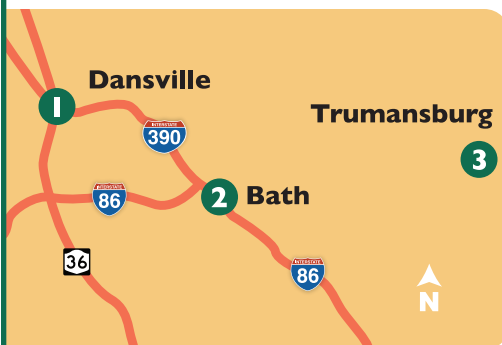

CENTRAL NY SAMPLE PICK UP SYSTEM

Drop boxes are available for forage, feed, water and manure samples. There are 16 drop box locations starting at Dansville Water Systems in Dansville, NY and heading to the Finger Lakes Livestock Exchange in Canandaigua, NY.

Samples left at these locations are picked up after 10:00 PM Sunday through Thursday nights. There is no pickup on holidays when the lab is not in operation. See www.foragelab.com for a list of holiday closings.

All samples are taken to our Batavia, NY lab for processing. There is a $3.00 handling fee per sample for utilizing a drop box. For Western NY, refer to our corresponding drop box location listings.

Using the Drop Box

When dropping off samples, please send a text message to the number on the top of the drop box with the location, account name or number, and number of samples dropped. This information will assist us in planning the pick-up on any given day. If necessary, drivers may skip boxes if we do not receive a text due to traffic backups or weather issues.

Results for NIR analysis should be available the next business day, following drop off. Sample bags and testing information is available at each drop location. Supplies may also be requested by emailing mail@foragelab.com.

Please be respectful of the businesses that have given permission for us to place drop boxes at their locations. Thank them for that privilege if you have opportunity.

Samples left at all locations are picked up after 10:00 PM Sunday through Thursday.

CENTRAL NY SAMPLE PICK UP SYSTEM, DROP BOX LOCATIONS 1-3

STOP	LOCATION	LOCATION PHOTOGRAPH
1	Dansville Water Systems 10150 Hornell Road Dansville, NY 14437	
2	Homestead Coal 7147 State Route 415 North Bath, NY 14810	
3	Ochs Consulting 3185 Waterburg Road Trumansburg, NY 14886