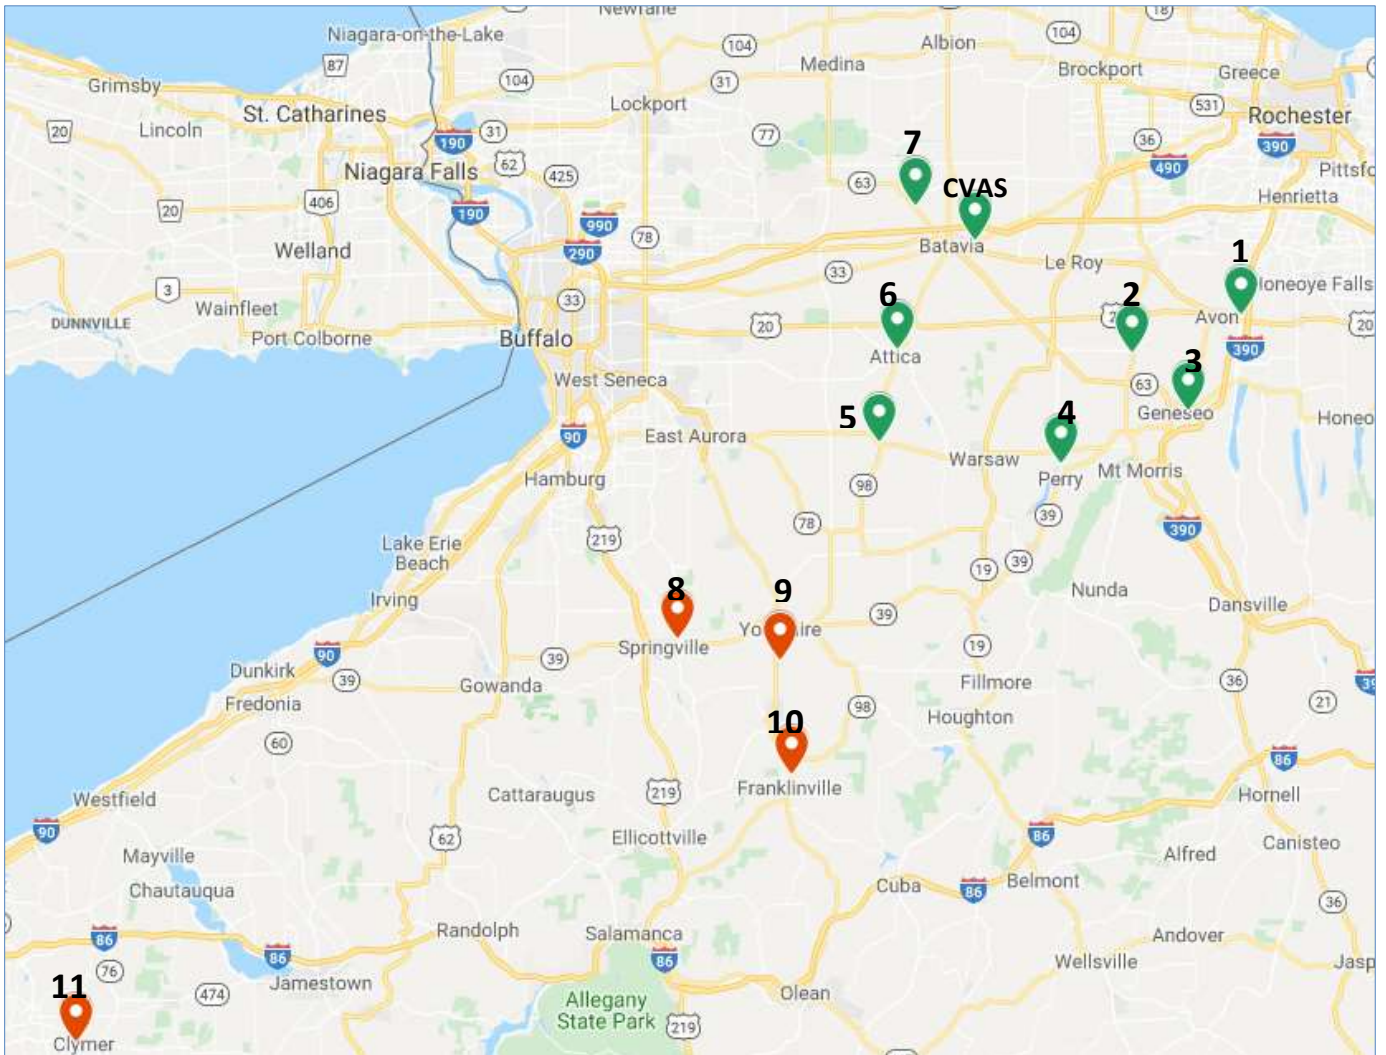

302 Main Street
Caledonia, NY 14423
(Located along the guard rail between the white building and restaurant)

Perry Veterinary Clinic (4)

3180 NY 246
Perry, NY 14530

Pierce Milling (9) *

50 Church Street
Delevan, NY 14042

Praller's C&G Store (5)

2600 Rt. 20A
Varysburg, NY 14167

The Hole Works – Napa Auto Parts (10) *

7991 Rt. 16
Franklinville, NY 14737

***These locations are available for pick up Monday and Wednesday only. They will be picked up by 10AM. Results will be available the next day.**

Numbers next to each location correspond to the numbered locations on the map on the following page.

CUMBERLAND VALLEY ANALYTICAL SERVICES

Laboratory services for agriculture ... from the field to the feed bunk.

CVAS Drop Box Locations – Western New York

Indicates locations with daily pickup

Indicates locations with Monday and Wednesday pickup only (by 10AM) with next day reporting of results.