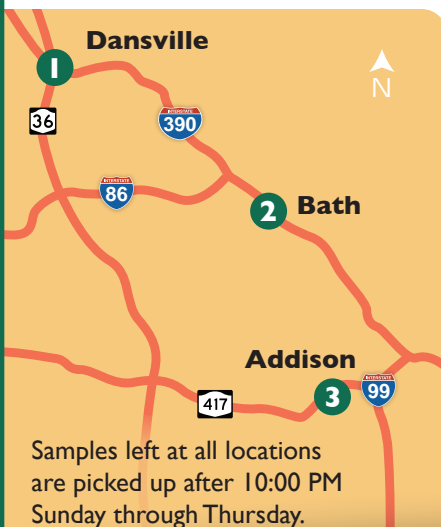

CENTRAL NY SAMPLE PICK UP SYSTEM

Drop boxes are available for forage, feed, water and manure samples. There are 15 drop box locations starting at Dansville Water Systems in Dansville, NY and heading to the Finger Lakes Livestock Exchange in Canandaigua, NY.

Samples left at these locations are picked up after 10:00 PM Sunday through Thursday nights. There is no pickup on holidays when the lab is not in operation. See www.foragelab.com for a list of holiday closings.

All samples are taken to our Batavia, NY lab for processing. There is a $2.50 handling fee per sample for utilizing a drop box. For Western NY, refer to our corresponding drop box location listings.

Using the Drop Box

When dropping off samples, please send a text message to the number on the top of the drop box with the location, account name or number, and number of samples dropped. This information will assist us in planning the pick-up on any given day. If necessary, drivers may skip boxes if we do not receive a text due to traffic backups or weather issues.

Results for NIR analysis should be available the next business day, following drop off. Sample bags and testing information is available at each drop location. Supplies may also be requested by emailing mail@foragelab.com.

Please be respectful of the businesses that have given permission for us to place drop boxes at their locations. Thank them for that privilege if you have opportunity.

Samples left at all locations are picked up after 10:00 PM Sunday through Thursday.

CENTRAL NY SAMPLE PICK UP SYSTEM, DROP BOX LOCATIONS 1-3

STOP	LOCATION	LOCATION PHOTOGRAPH
1	Dansville Water Systems 10150 Hornell Road Dansville, NY 14437	
2	Homestead Coal 7147 State Route 415 North Bath, NY 14810	
3	Country Crossroads Feed & Seed 94 Front Street Addison, NY 14801