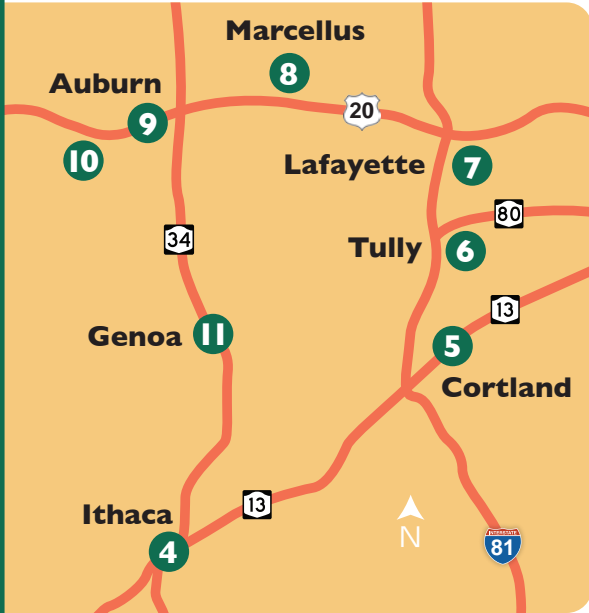

See below and page 2 for maps as well as detailed location information.

## CENTRAL NY SAMPLE PICK UP SYSTEM, DROP BOX LOCATIONS 1-3

STOP	LOCATION	LOCATION PHOTOGRAPH
1	<b>Dansville Water Systems</b> 10150 Hornell Road Dansville, NY 14437	
2	<b>Homestead Coal</b> 7147 State Route 415 North Bath, NY 14810	
3	<b>Country Crossroads Feed &amp; Seed</b> 94 Front Street Addison, NY 14801	

## DROP BOX LOCATIONS 4-11

## DROP BOX LOCATIONS 12-15

STOP	LOCATION	LOCATION PHOTOGRAPH
4	<b>Green Tree Garden Supply</b> 606 Elmira Road Ithaca, NY 14850	
5	<b>Trinity Valley Country Store</b> 2847 Route 13 Cortland, NY 13045	
6	<b>Tully Ag Center</b> 20 Onondaga Street Tully, NY 13159	
7	<b>JJ Feeds</b> 6320 Palmer Road Lafayette, NY 13084	
8	<b>Tyson Farm &amp; Feed</b> 3722 Bishop Hill Road Marcellus, NY 13108	
9	<b>Monroe Tractor Case IH</b> 1410 Clark Street Road Auburn, NY 13021	
10	<b>O'Hara Machinery, Inc.</b> 1289 Chamberlin Road Auburn, NY 13021	
11	<b>Ag Trac</b> 1044 State Route 34 Genoa, NY 13071	
12	<b>Liquid Products</b> 631 Waterloo Geneva Road Waterloo, NY 13165	
13	<b>Keseca Vet</b> 1441 Route 5 & 20 Geneva, NY 14456	
14	<b>Martin's Feed and Seed</b> 4100 NY-14A Penn Yan, NY 14527	
15	<b>Finger Lakes Livestock</b> 3865 State Route 5 & 20 Canandaigua, NY 14424	